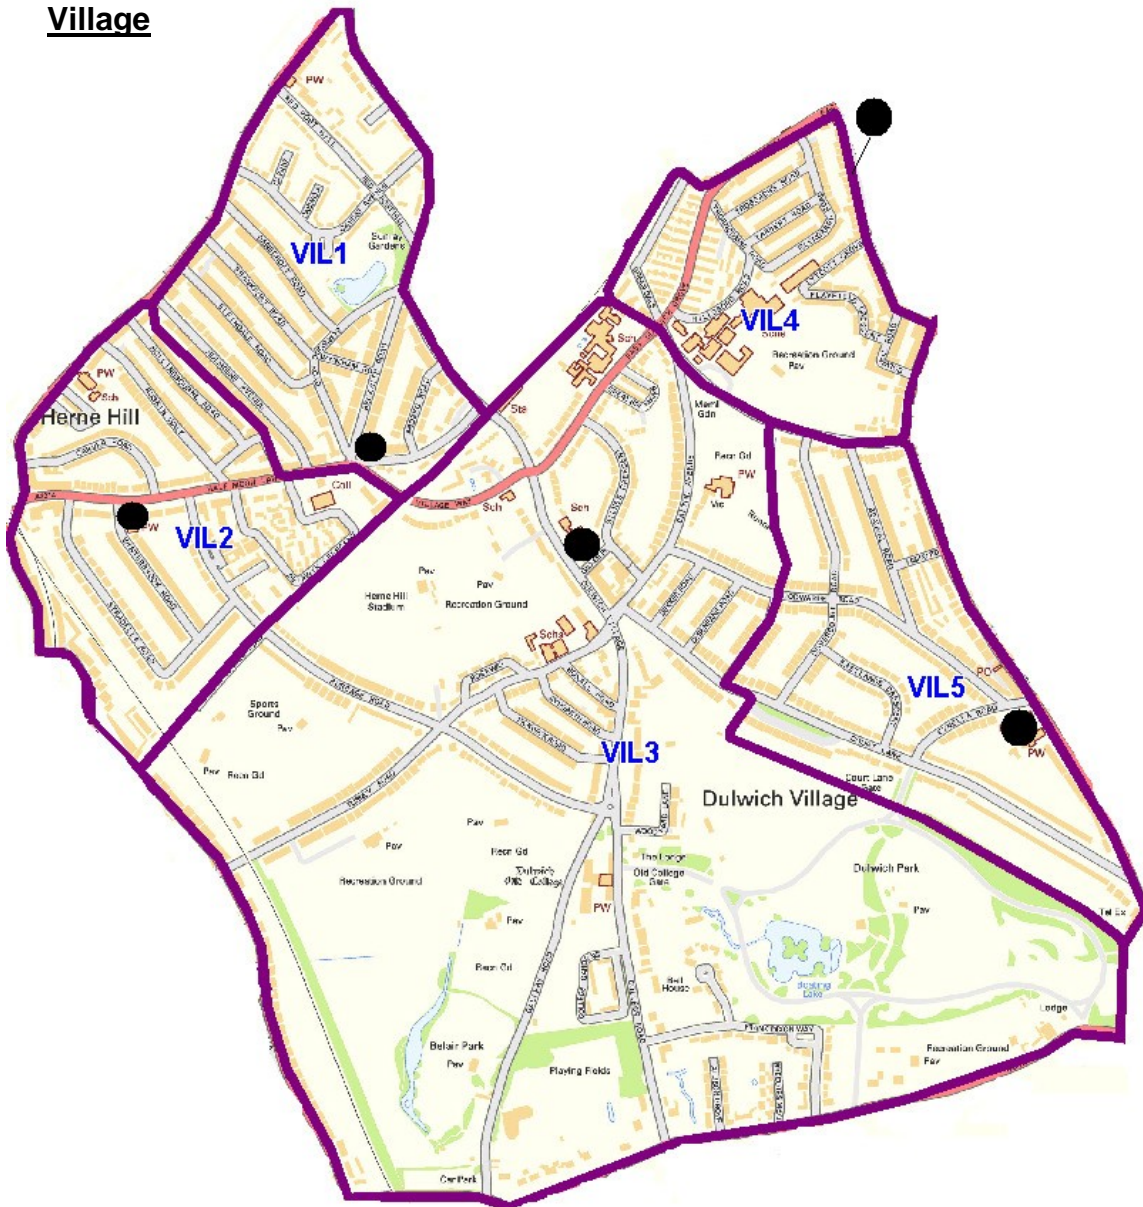

Village

Polling district	Proposed polling station	2018 projected electorate	Proposed changes from previous polling districts and reasons for changes
VIL1	Herne Hill Methodist Hall, Half Moon Lane	2006	No change
VIL2	Herne Hill Baptist Church, Half Moon Lane,	1618	No change
VIL3	St Barnabas Parish Hall, 23 Dulwich Village	2256	No change
VIL4	Dulwich Grove United Reform Church, East Dulwich Grove	1416	No change
VIL5	Dulwich Library, 368 Lordship Lane	1517	No change